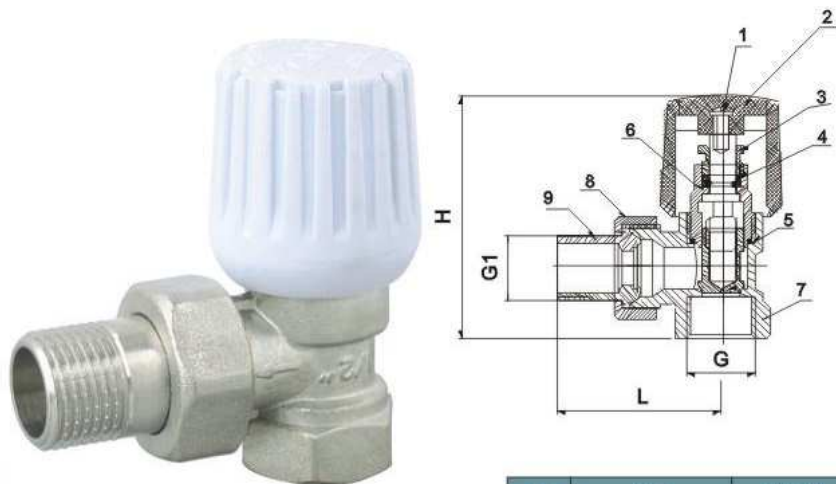

Radiator valves

Radiator valve
Size 1/2"

G	G1	L	H
G1/2"	G1/2"	55	76

NO.	Name	Material
1	Screw	Stainless steel
2	Handle	ABS
3	Press Nut	Brass
4	O-Ring	Teflon
5	Gasket	Synthetic fibre
6	Cartridge	Brass
7	Body	Brass
8	Nut	Brass
9	Nozzle	Brass

Radiator valve
Size 1/2" x16

Radiator valve
Size 1/2" x16

Radiator valves

Radiator valve
Size 1/2"

Radiator valve
Size 1/2"

Radiator valve
Size 1/2" x15

Radiator valve
Size 1/2" x15

Radiator valve
Size 1/2" x16

Radiator valve
Size 1/2"

Radiator valve
Size 1/2" x16

Double pipe distributor straight
Size 1/2" x3/4"